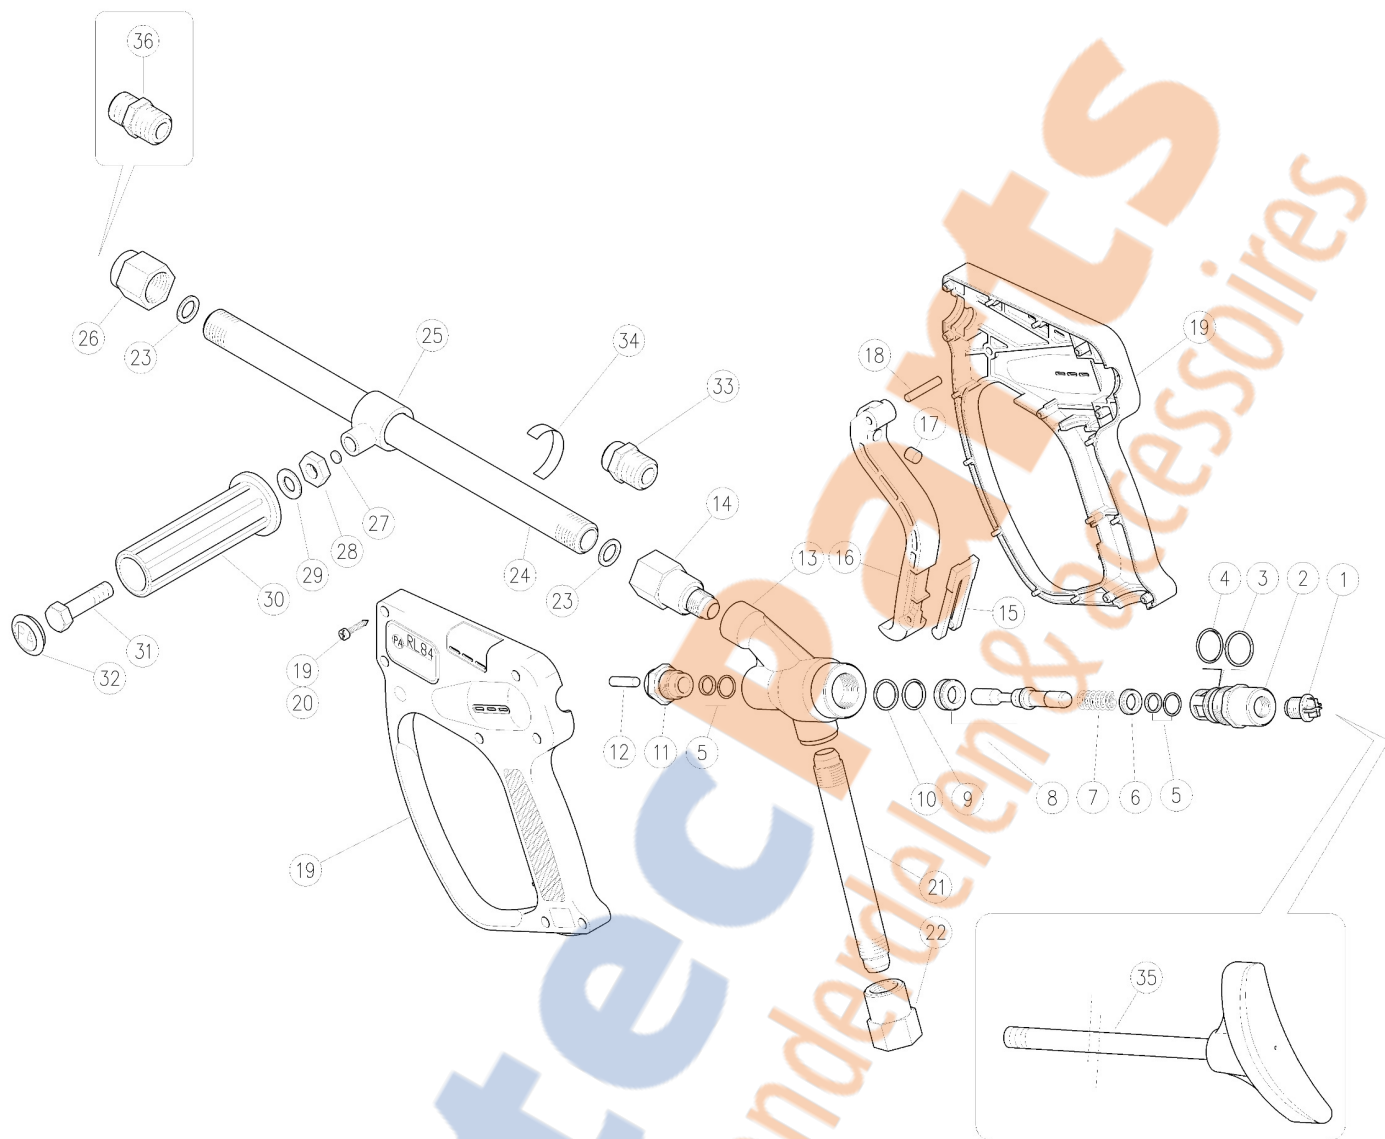

30.5000.40 Lan.sst. RL84-RL204 1/2M Bsp 400mm  
 30.5000.80 Lan.sst. RL84-RL204 1/2M Bsp 800mm

30.5000.92 Lan.sst. RL84-RL204 1/2M Bsp 1250mm  
 30.5400.00 RL 84 spr.gun 1/2FF Bsp

Pos.	P/N	Description	Q.ty	K1	K2	K3	K4
1	30.5815.84R	Plug, 1/4M Bsp DIN259 Plast. black	1				
2	30.5408.31R	Spring holder	1				
3	10.4041.00R	Back-up ring, 19,3x22x1,2 mm PTFE	1	•			
4	10.3070.02R	O-ring, 1,78x18,77 mm Ni 85	1	•			
5	10.2027.00R	Stem seal, 10x15x2,2 mm +O-ring	2	•			
6	30.4040.31R	Spacer ring, 10,1x15,8x3,8 mm brass	1				
7	30.4042.51R	Spring, 2,4x15,3x30 mm Sst.	1	•			
8	30.5411.24R	Piston + seat -RL84	1	•			
9	10.3066.01R	O-ring, 1,78x15,6 mm Ni 85	1	•			
10	10.4042.00R	Back-up ring, 16,3x19x1,2 mm	1	•			
11	30.4038.31R	Front plug, M18x1,5 brass	1				
12	30.4041.31R	Parallel pin, 6x25,8 mm brass	1				
13	30.5405.35R	Housing -RL84, brass	1				
14	30.5403.51R	Coupling, 1/2" Bsp sst.	1				
15	30.1510.84R	Safety latch, PA red	1				
16	30.5303.84R	Trigger, black	1				
17	30.0674.51R	Stop pin, 8x6,9mm Sst.	1				
18	30.2517.31R	Parallel pin, 5x27,5 mm brass	1				
19	30.5412.24	Casing kit -RL 84 + screws	1				